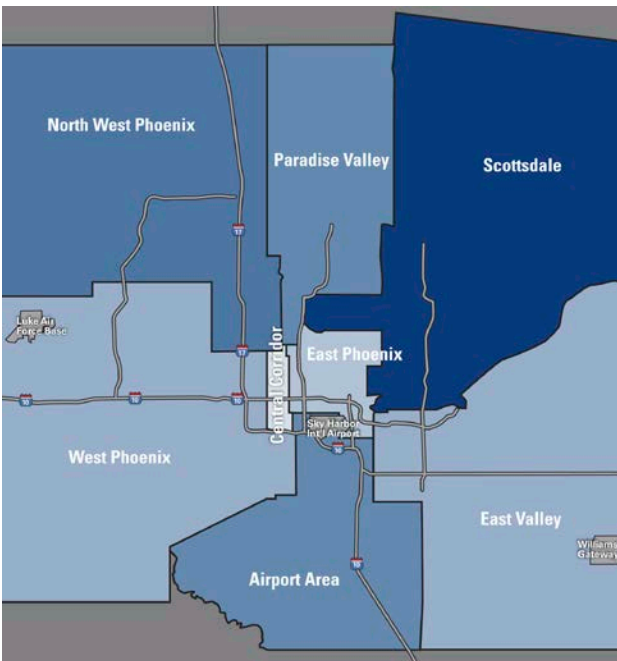

Southern California & Phoenix, AZ Submarket Reference Guide

Los Angeles County

Submarket Reference Guide

LOS ANGELES- CENTRAL / SOUTHEAST OFFICE SUBMARKETS

DOWNTOWN LOS ANGELES

Greater Downtown

MID-CITIES

Mid-Cities

MID-WISHIRE

Hollywood/Silver Lake	Park Mile
Mid-Wilshire	West Hollywood
Miracle Mile	

SOUTHEAST LOS ANGELES

Southeast Los Angeles

LOS ANGELES- NORTH OFFICE SUBMARKETS

ANTELOPE VALLEY

Antelope Valley

SAN FERNANDO VALLEY

Eastern SFV	Encino
Sherman Oaks	Tarzana
Western SFV	Woodland Hills / Warner Center

SANTA CLARITA VALLEY

Santa Clarita Valley

TRI-CITIES

Burbank	Glendale
Pasadena / Arcadia / Monrovia	North Hollywood
Studio City / Universal City	

SOUTH BAY

190th Street Corridor	Beach Cities
El Segundo	Hawthorne / Gardena
LAX	Long Beach: Downtown
Long Beach: Suburban	Torrance

WESTSIDE

Beverly Hills	Brentwood
Century City	Culver City
Marina Del Rey	Olympic Corridor
Palisades / Malibu	Santa Monica
West Los Angeles	Westwood