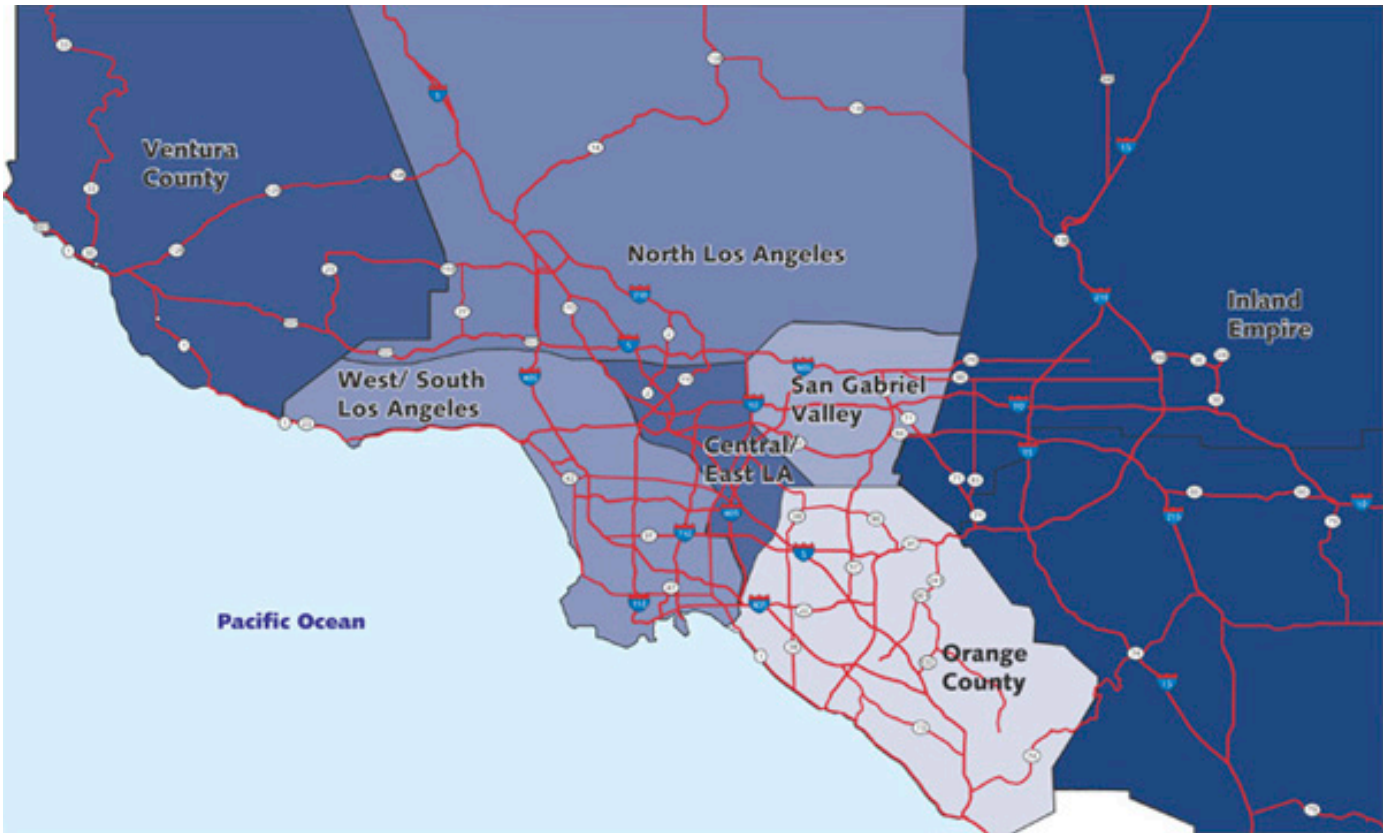

Southern California & Phoenix, AZ Submarket Reference Guide

Los Angeles County

Submarket Reference Guide

LOS ANGELES- CENTRAL / SOUTHEAST OFFICE SUBMARKETS

DOWNTOWN LOS ANGELES

Greater Downtown

MID-CITIES

Mid-Cities

MID-WISHIRE

Hollywood/Silver Lake	Park Mile
Mid-Wilshire	West Hollywood
Miracle Mile	

SOUTHEAST LOS ANGELES

Southeast Los Angeles

LOS ANGELES- NORTH OFFICE SUBMARKETS

ANTELOPE VALLEY

Antelope Valley

SAN FERNANDO VALLEY

LOS ANGELES- CENTRAL / SOUTHEAST INDUSTRIAL SUBMARKETS

CENTRAL LOS ANGELES

Central Los Angeles Ind

COMMERCE

Commerce Ind	Montebello/Whittier Ind
--------------	-------------------------

MID-COUNTIES

Cerritos Ind	Downey Ind
La Mirada Ind	Santa Fe Springs Ind
Norwalk/Bellflower Ind	

SOUTH BAY

190th Street Corridor	Beach Cities
El Segundo	Hawthorne / Gardena
LAX	Long Beach: Downtown
Long Beach: Suburban	Torrance

WESTSIDE

Beverly Hills	Brentwood
Century City	Culver City
Marina Del Rey	Olympic Corridor
Palisades / Malibu	Santa Monica
West Los Angeles	Westwood