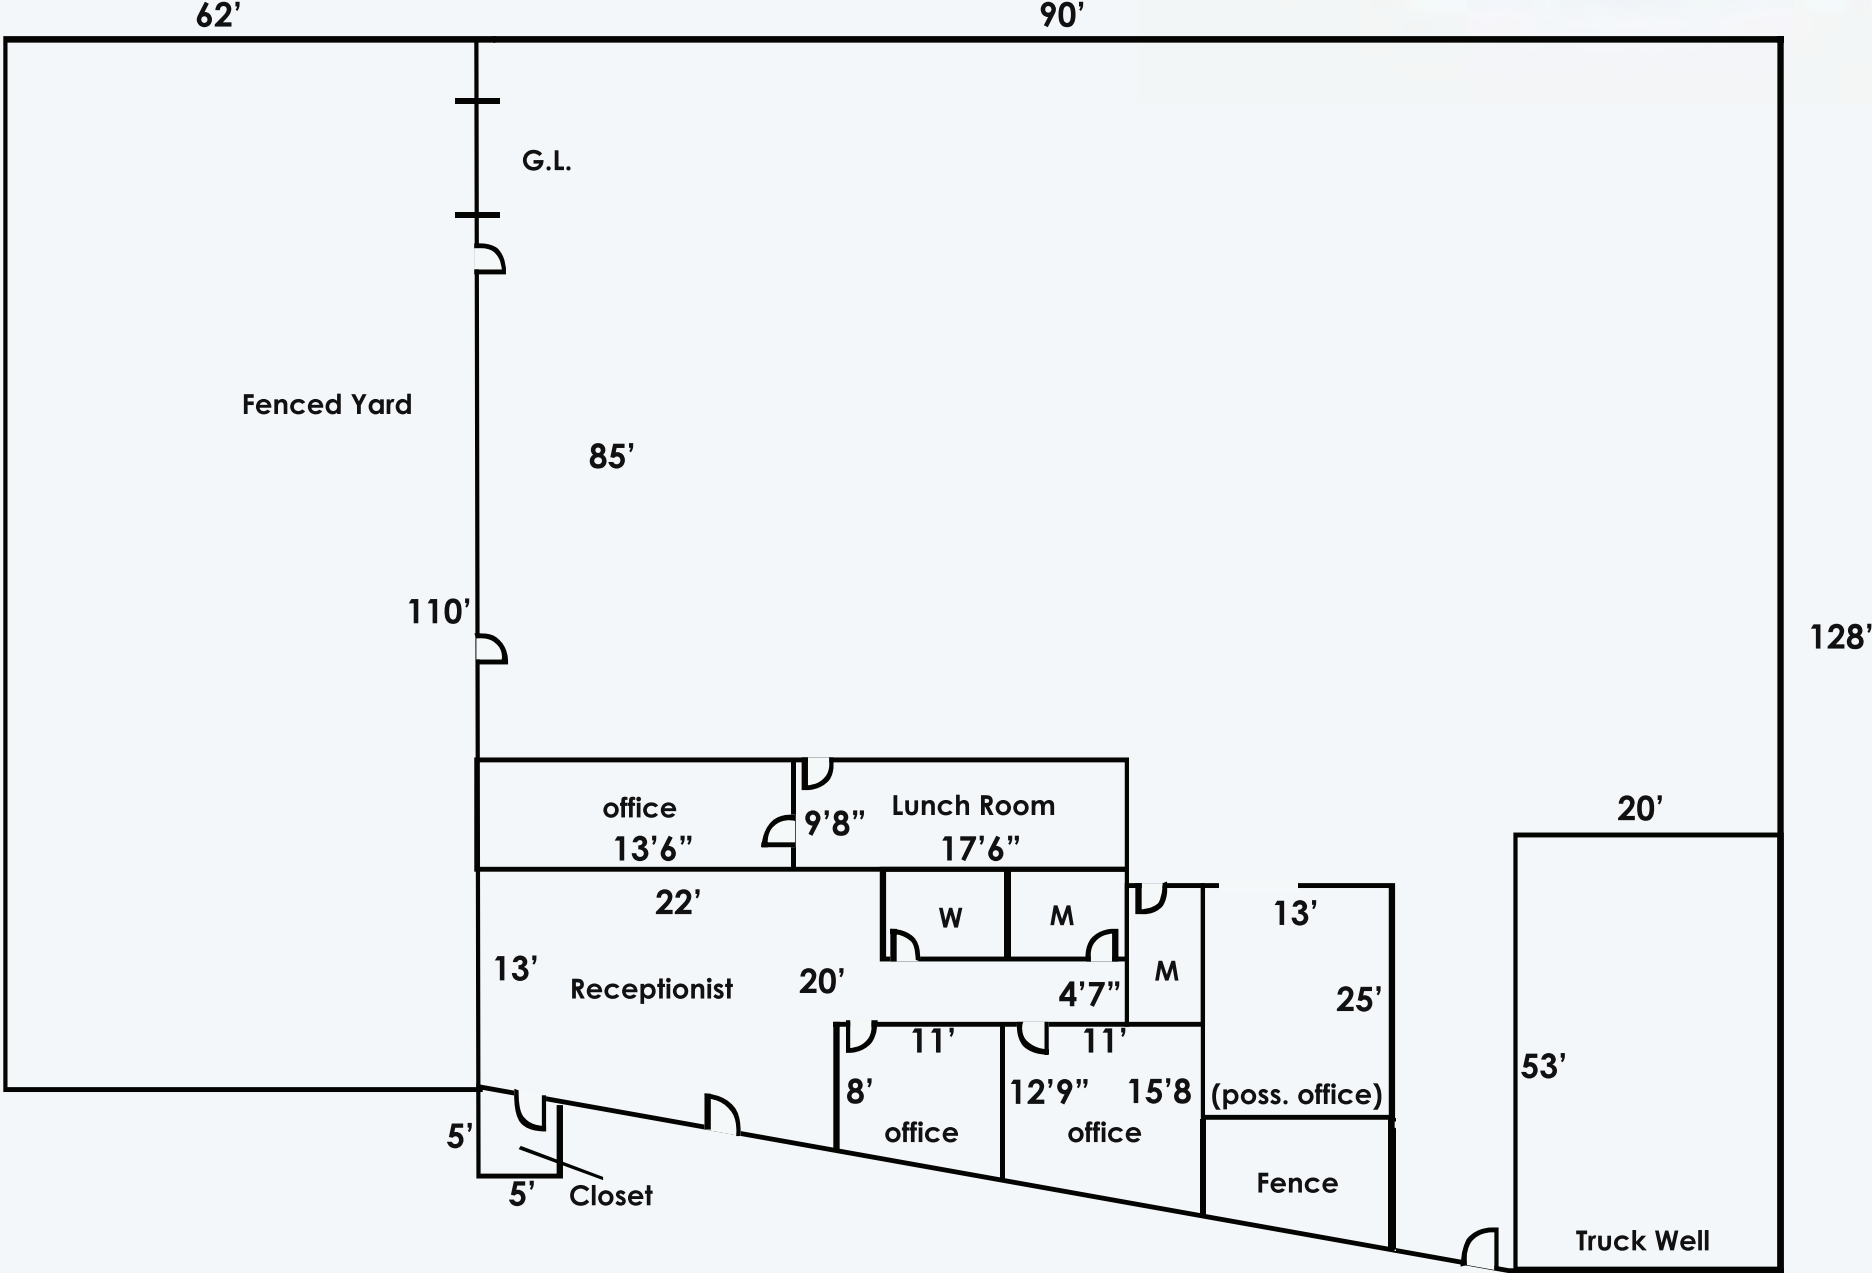

12630 Allard St. | Santa Fe Springs | CA  
Floor Plan

12630 ALLARD ST.

Not to Scale\*