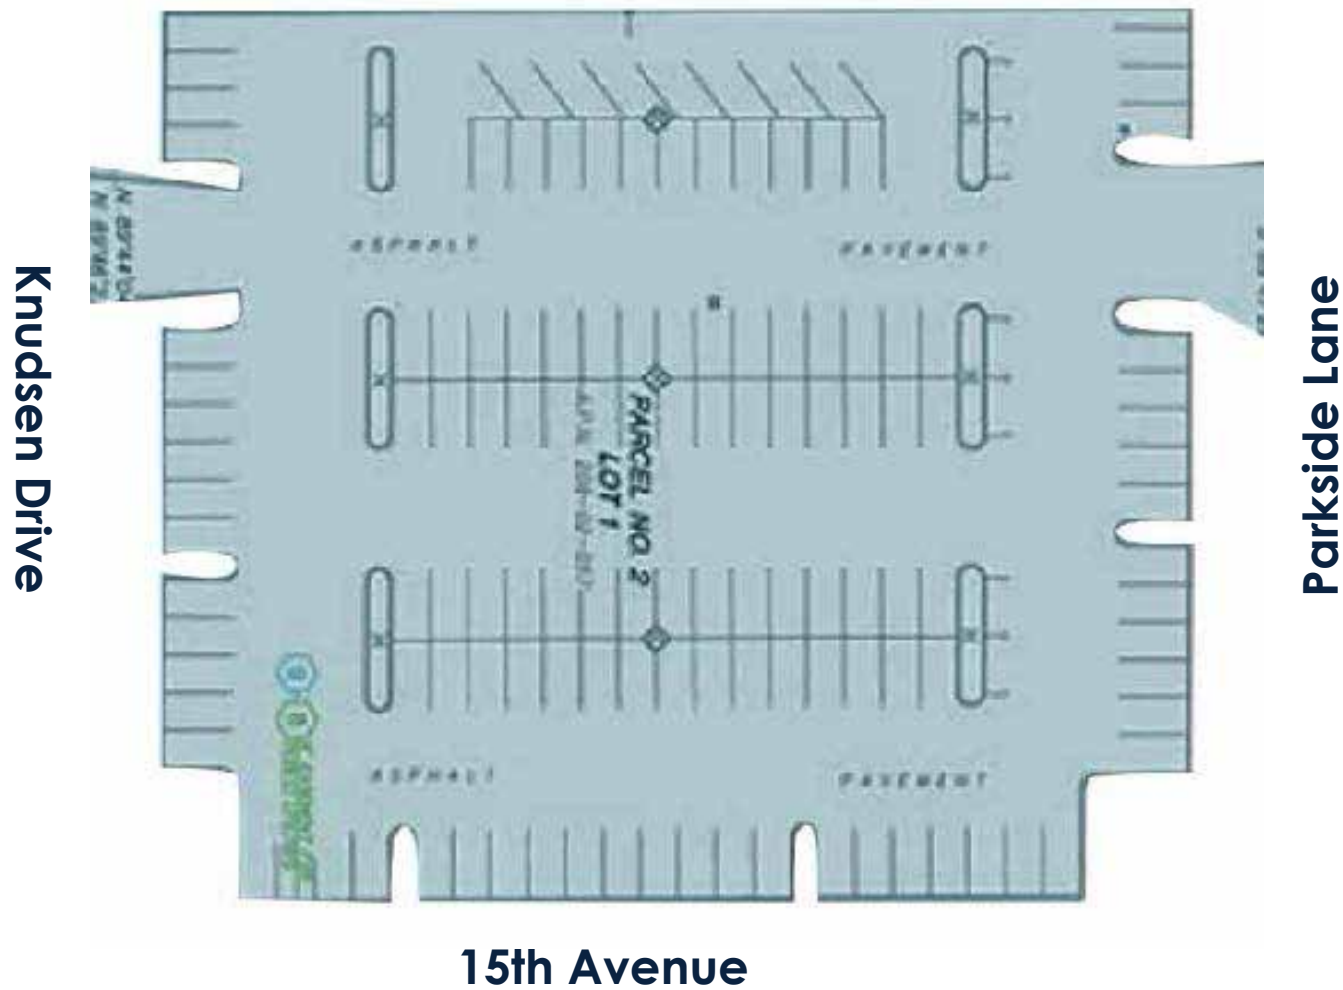

FOR LEASE 1.55 Acres ($\pm 63,956$ SF)
PREMIUM LOT IN DEER VALLEY AIRPARK
Site Plan

1502
W KNUDSEN DRIVE
PHOENIX | ARIZONA 85027