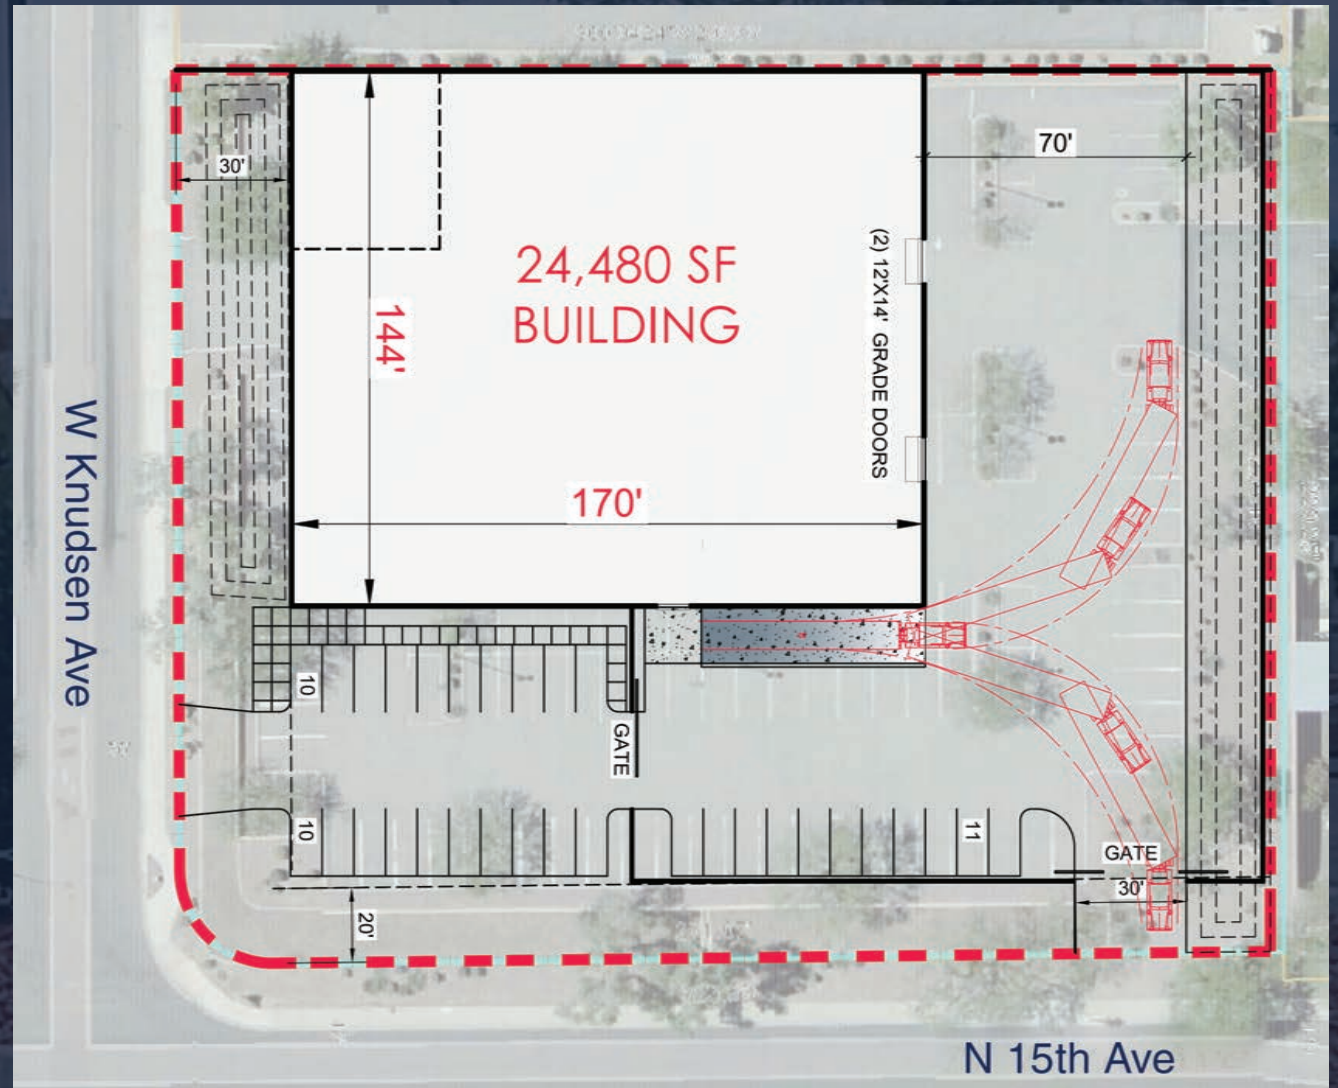

1502

W KNUDSEN DR
PHOENIX | ARIZONA 85027

1.55 ACRES
LOT SIZE

VACANT LOT LEASE RATE
\$0.07 NNN or
\$4,500

144
SPACES

BUILD-TO-SUIT 19,000-24,480 SF ON 1.55 ACRES OPPORTUNITY ZONE | DEER VALLEY AIRPARK

1502
W KNUDSEN DR
PHOENIX | ARIZONA 85027

BUILD-TO-SUIT

19,000-24,480 SF ON 1.55 ACRES
OPPORTUNITY ZONE | DEER VALLEY AIRPARK

Building Features

- Well-lit corner lot
- Airport Views
- Easy Access to I-17 Freeway & Loop 101
- Short-term lease for vacant lot
- Divisible