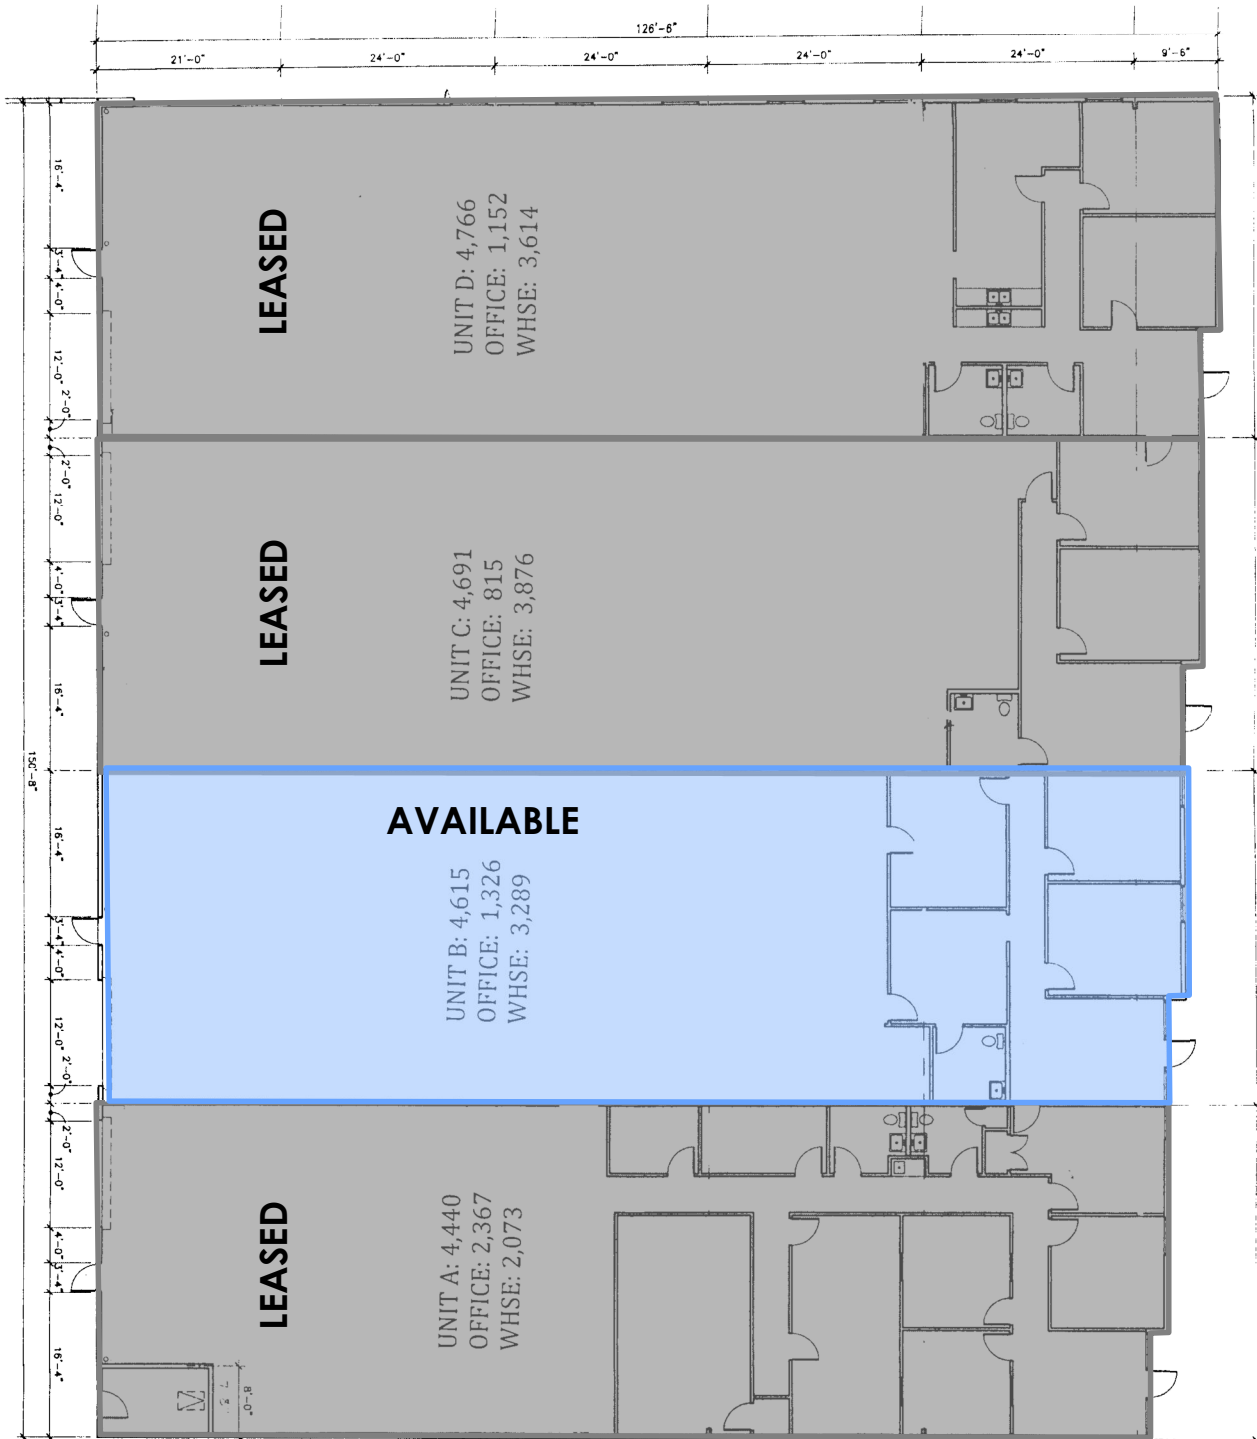

6020 Nicolle Street, Unit B  
Ventura, CA 93003

DAUM Commercial Real Estate Services  
Mitchell Conlee 805.443.3346