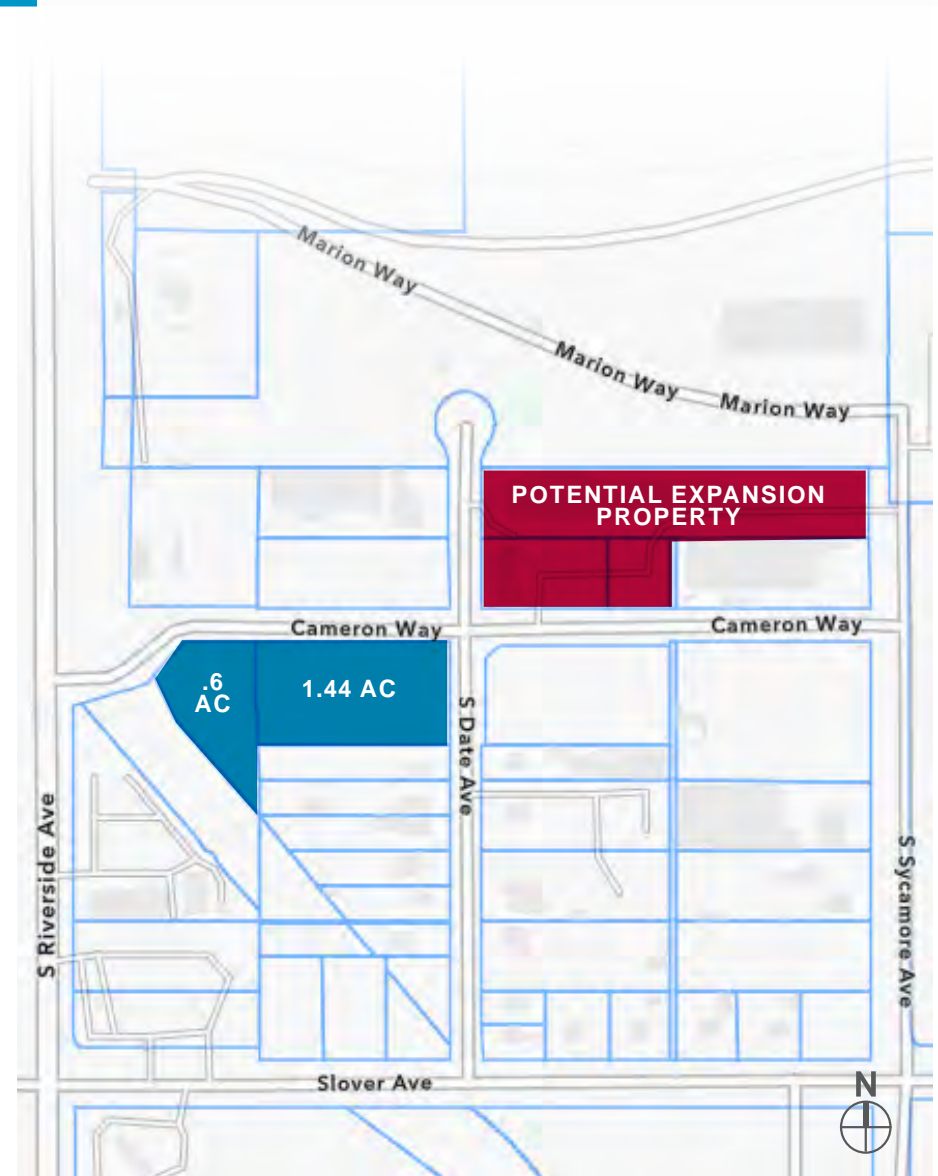

PROPERTY HIGHLIGHTS

PARCEL MAP

Additional Expansion Property Across the street; ±17,000 SF on 2.28 Acres

City of Rialto Heavy Industrial Zoning- Agua Mansa Industrial Cooridor Specific Plan (verify with city)

Immediate Access to 1-10 Freeway via Riverside Avenue

Near the Union Pacific Rail Yard

Headstart on Entitlement for trailer storage

3

FOR SALE SWC DATE AVE / CAMERON WAY | CITY OF RIALTO | CA

DAUM
COMMERCIAL REAL ESTATE SERVICES