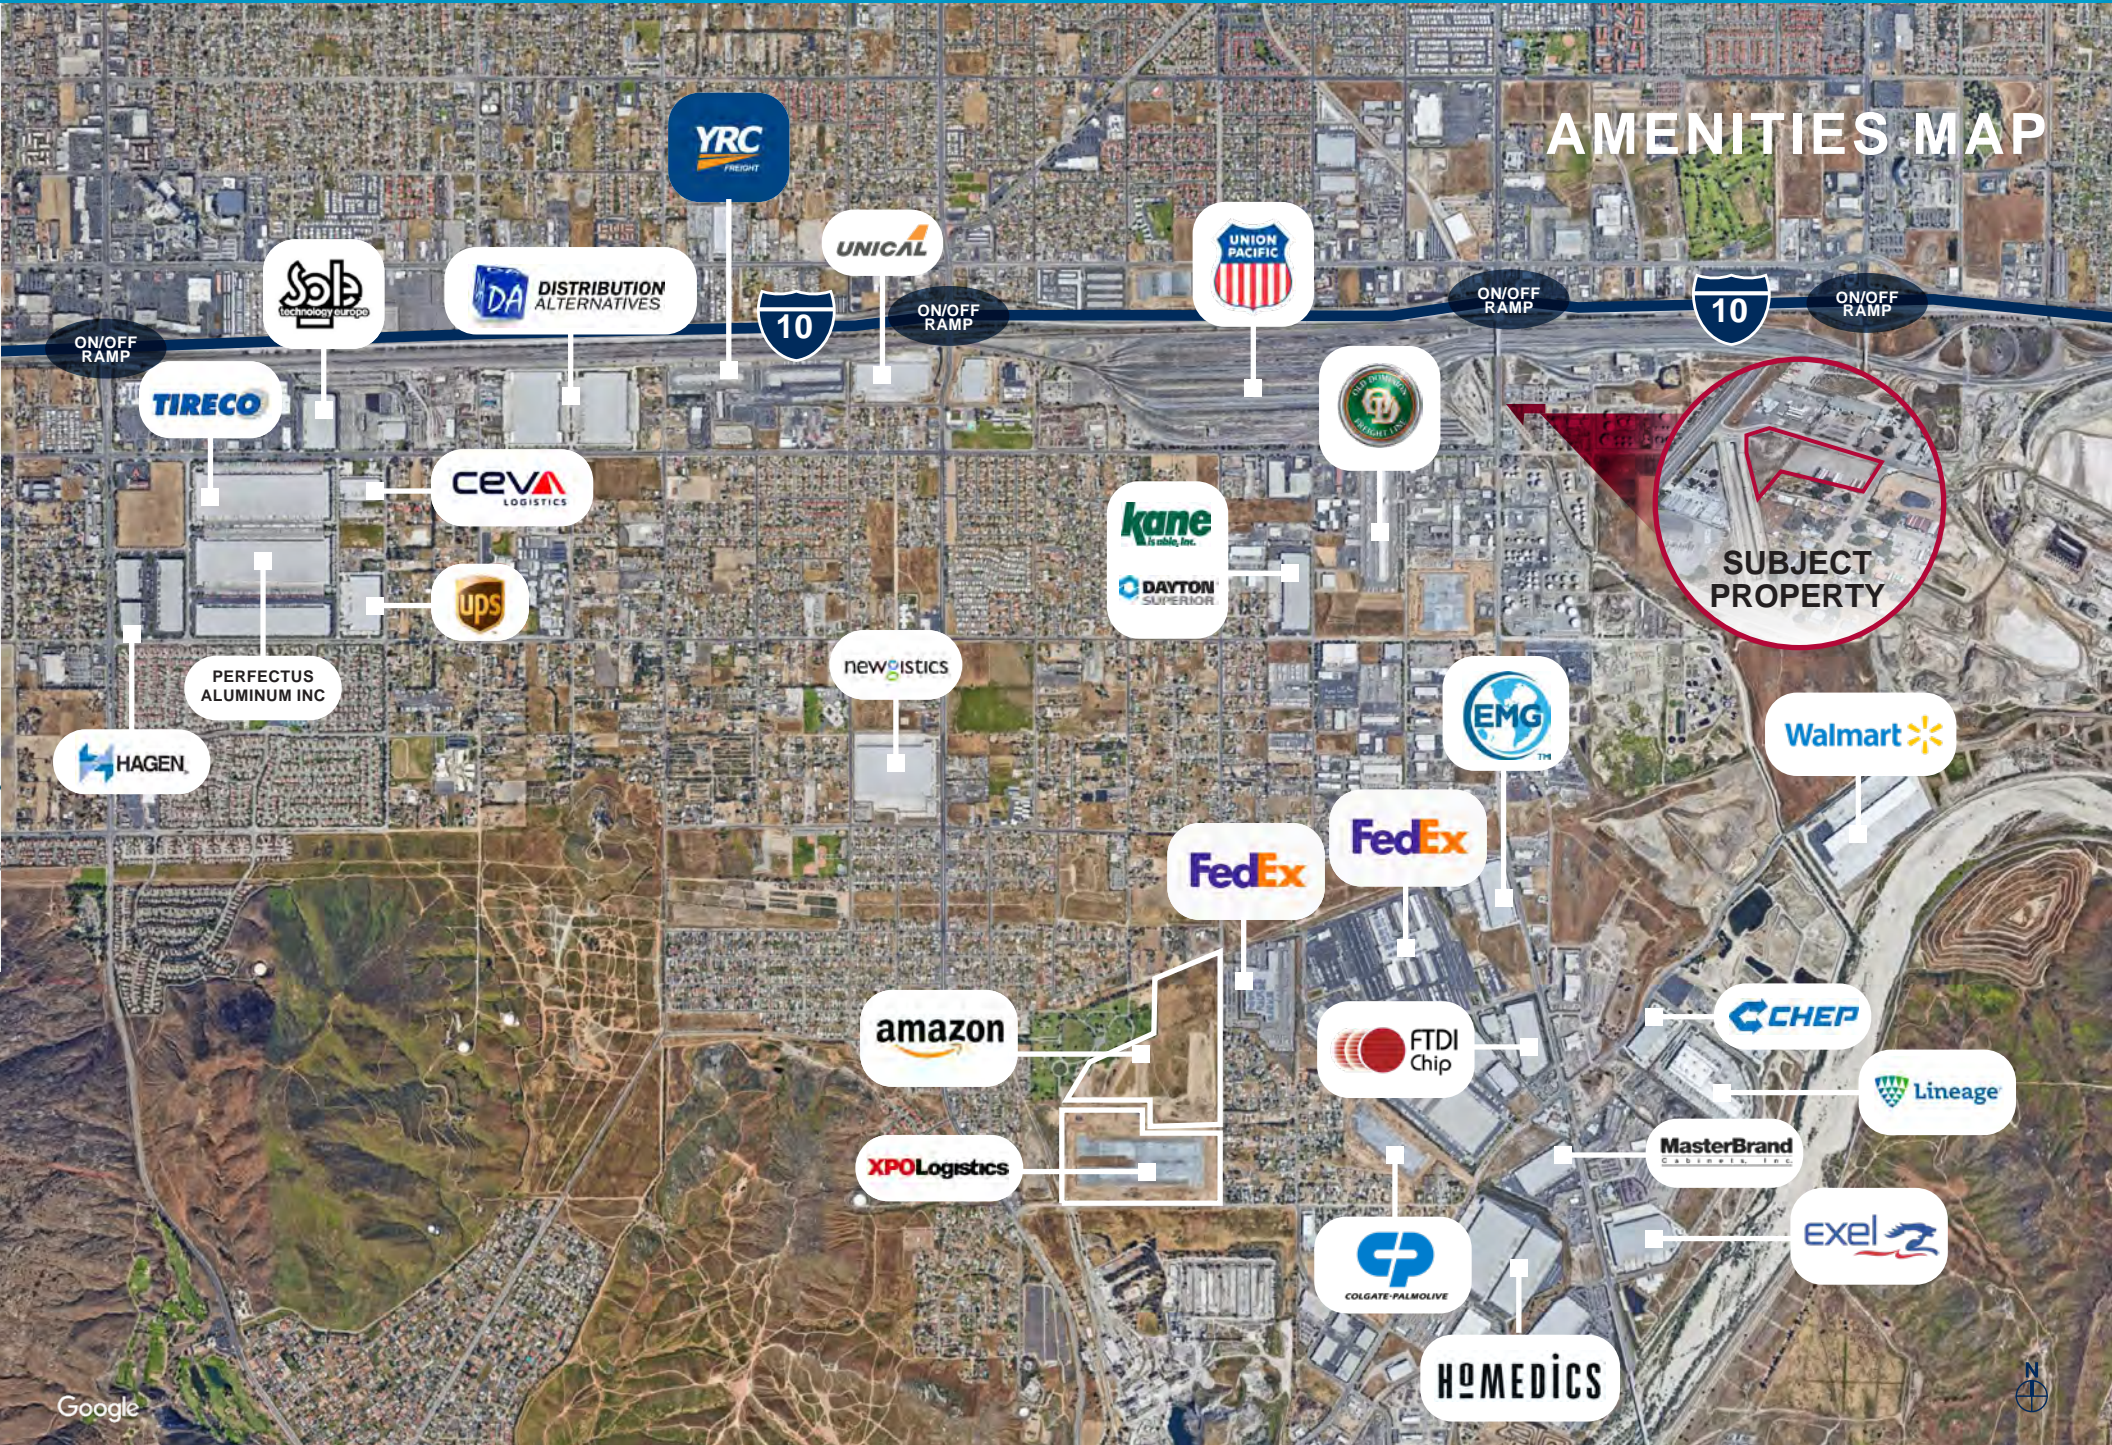

PROPERTY HIGHLIGHTS

PARCEL MAP

Additional Expansion Property Across the street; ±17,000 SF on 2.28 Acres

City of Rialto Heavy Industrial Zoning- Agua Mansa Industrial Cooridor Specific Plan (verify with city)

Immediate Access to 1-10 Freeway via Riverside Avenue

Near the Union Pacific Rail Yard

Headstart on Entitlement for trailer storage

3

FOR SALE SWC DATE AVE / CAMERON WAY | CITY OF RIALTO | CA

DAUM
COMMERCIAL REAL ESTATE SERVICES

PHOTOS

4

FOR SALE SWC DATE AVE / CAMERON WAY | CITY OF RIALTO | CA

DAUM
COMMERCIAL REAL ESTATE SERVICES

LOCATION MAP

DESTINATIONS	DISTANCE
Ontario	16.8 Mi.
City of Industry	38 Mi.
Downtown Los Angeles	53 Mi.
SBD International Airport	11.3 Mi.
Los Angeles Intl. Airport	68 Mi.
Port of Los Angeles	69 Mi.
Port of Long Beach	67 Mi.

AMENITIES MAP

Google