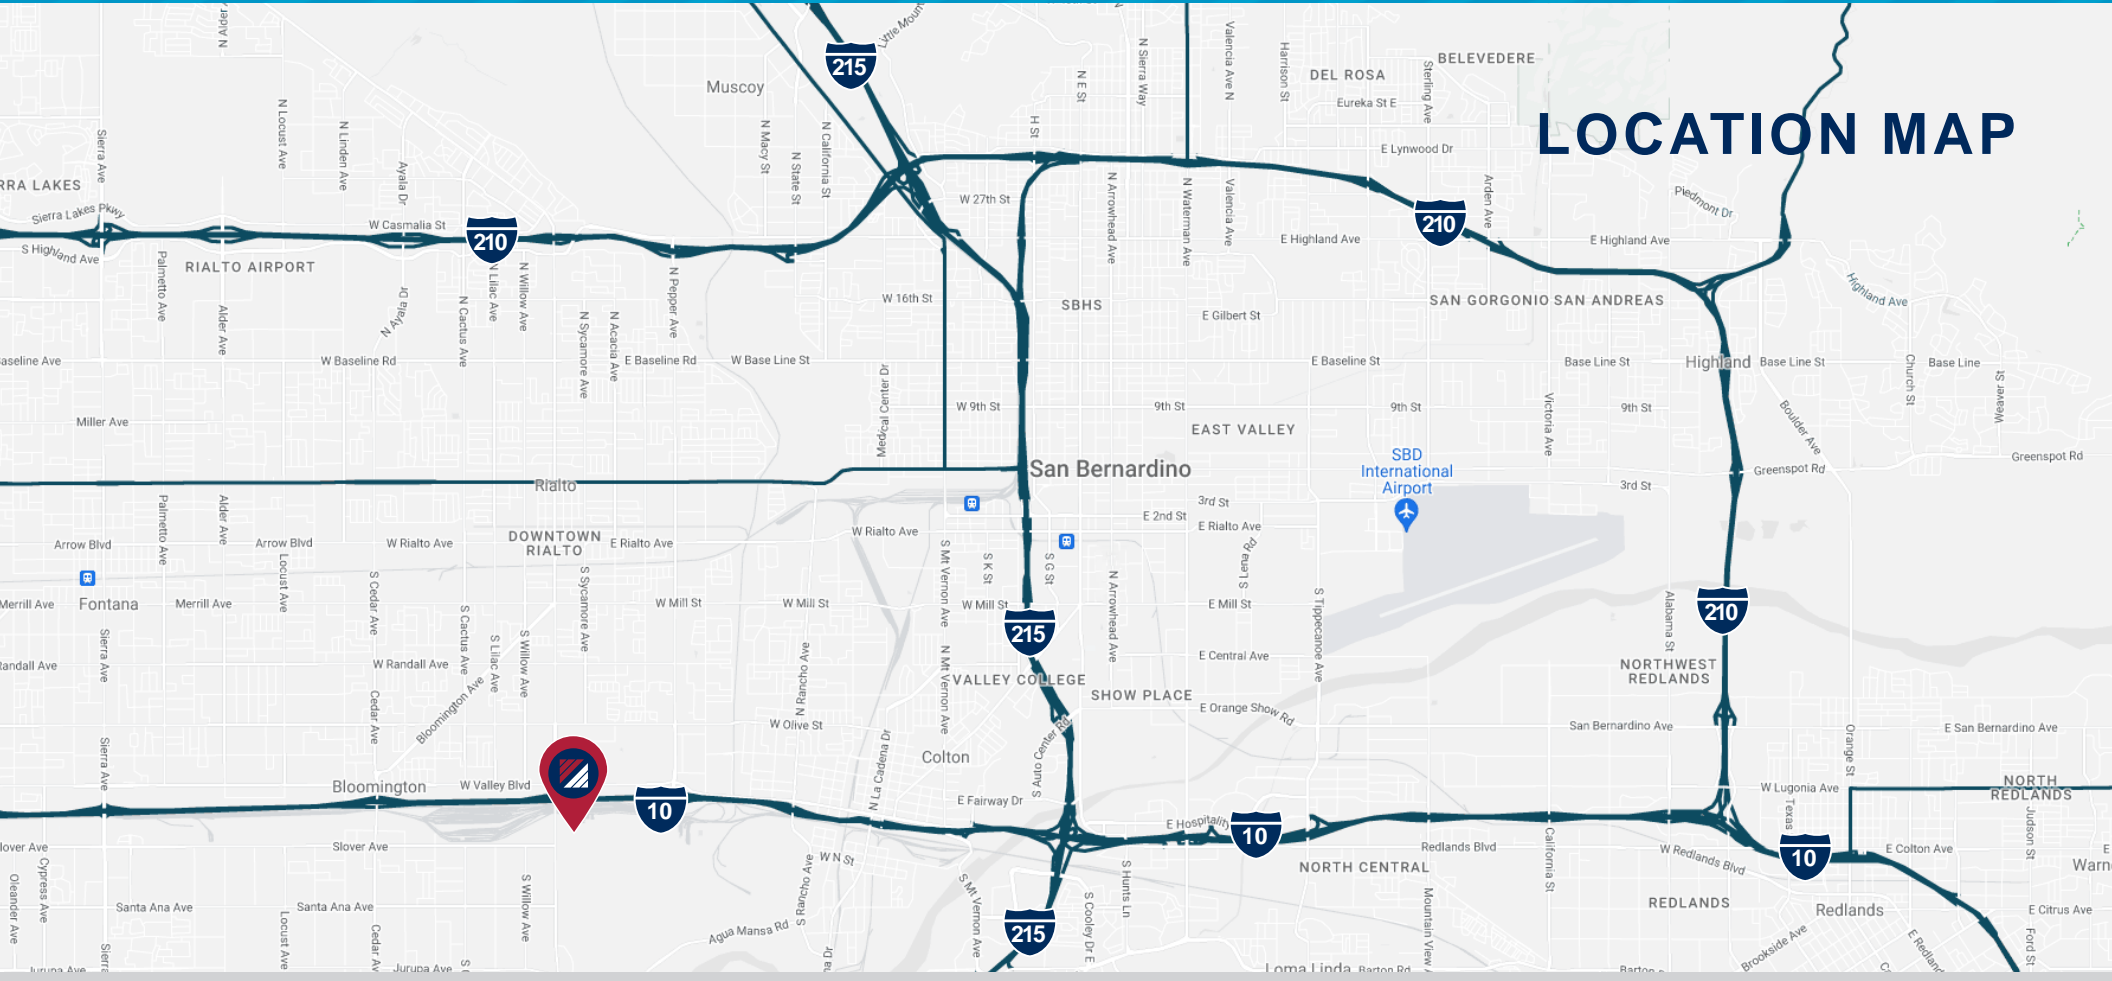

PROPERTY HIGHLIGHTS

PARCEL MAP

Additional Expansion Property Across the street; ±17,000 SF on 2.28 Acres

City of Rialto Heavy Industrial Zoning- Agua Mansa Industrial Cooridor Specific Plan (verify with city)

Immediate Access to 1-10 Freeway via Riverside Avenue

Near the Union Pacific Rail Yard

Headstart on Entitlement for trailer storage

3

FOR SALE SWC DATE AVE / CAMERON WAY | CITY OF RIALTO | CA

DAUM
COMMERCIAL REAL ESTATE SERVICES

PHOTOS

4

FOR SALE SWC DATE AVE / CAMERON WAY | CITY OF RIALTO | CA

DAUM
COMMERCIAL REAL ESTATE SERVICES

LOCATION MAP

DESTINATIONS	DISTANCE
Ontario	16.8 Mi.
City of Industry	38 Mi.
Downtown Los Angeles	53 Mi.
SBD International Airport	11.3 Mi.
Los Angeles Intl. Airport	68 Mi.
Port of Los Angeles	69 Mi.
Port of Long Beach	67 Mi.

AMENITIES MAP

Google